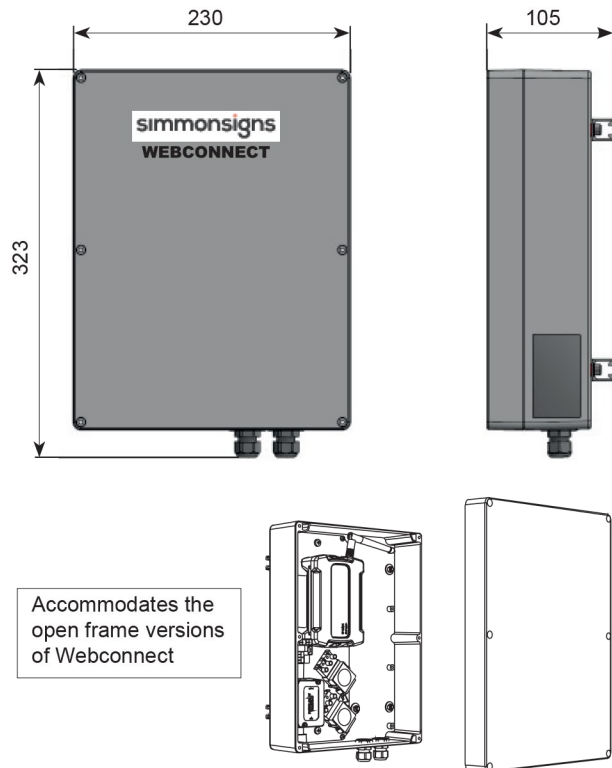

SPECIFICATION

Model	12V WEBCONNECT LITE	12V WEBCONNECT	230V WEBCONNECT
Operating Voltage	8 - 32 Vdc	8 - 32 Vdc	230 Vac 50 Hz
Operating Current	60 mA	60 mA	60 mA
Maximum Load	5 Amps	5 Amps	5 Amps
Operating Temperature	-20°C to +45°C	-20°C to +45°C	-20°C to +45°C
Dimensions	H90mm x W130mm x D35mm (excludes aerial)	H283mm x W116mm x D38mm (excludes aerial)	H283mm x W116mm x D38mm (excludes aerial)

Optional Weatherproof housing

Simmons signs Limited reserves the right to alter or improve this guide without prior notice.

DIMENSIONS

230 VOLT WEBCONNECT OPEN FRAME

12 VOLT WEBCONNECT OPEN FRAME

WEATHERPROOF HOUSING WITH POST FIXING RAILS