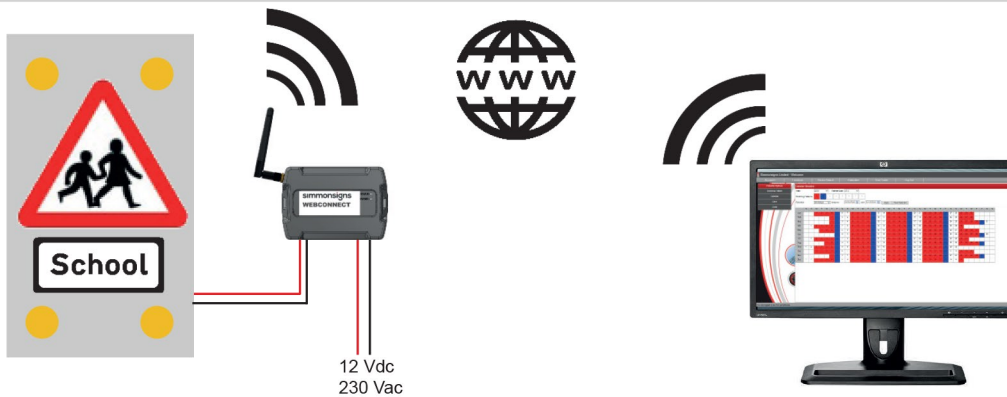

DESCRIPTION

Using the same technology as our popular GPRS PULSA school warning light system, the GPRS Webconnect now offers the same convenient desktop control over existing, serviceable sign inventory anywhere with data coverage.

Ideal for replacing existing, manually programmed switching devices found on school warning signs from most suppliers, the GPRS Webconnect can hold up to two years daily switching instructions deployed through the Simmons signs GPRS Web Portal. Once programmed the GPRS Webconnect will operate autonomously even if the GPRS signal temporarily fails. The internal clock is always correct being accurately updated over the air.

Real time manual instructions can be sent to the GPRS Webconnect through the web portal or by text message. This enables operation outside of programmed events.

Fault reporting is enabled and includes power fail and calendar expiry. These are configured on the web portal, automatically sending messages to up to 3 email addresses and up to three text numbers should an event occur. A full audit trail of operation is available through the web portal.

Several versions are available to suit either 230 volt or 12 volt systems. A weatherproof enclosure is also available should additional space be required.

CONNECTION

Requires a SIM card with low volume GPRS data subscription.