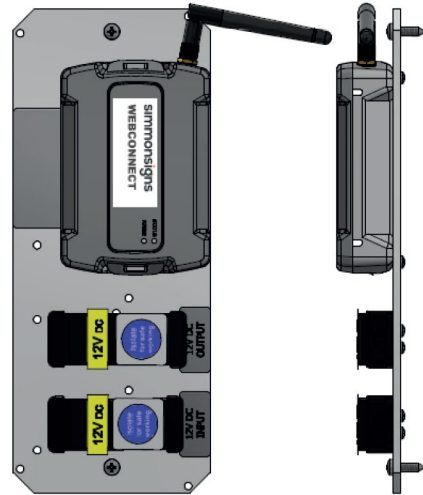

DESCRIPTION

Using the same technology as our popular GPRS PULSA school warning light system, the GPRS Webconnect now offers the same convenient desktop control over existing, serviceable sign inventory anywhere with data coverage.

Optional Weatherproof housing

Simmons signs Limited reserves the right to alter or improve this guide without prior notice.

DIMENSIONS

230 VOLT WEBCONNECT OPEN FRAME

12 VOLT WEBCONNECT OPEN FRAME

WEATHERPROOF HOUSING WITH POST FIXING RAILS