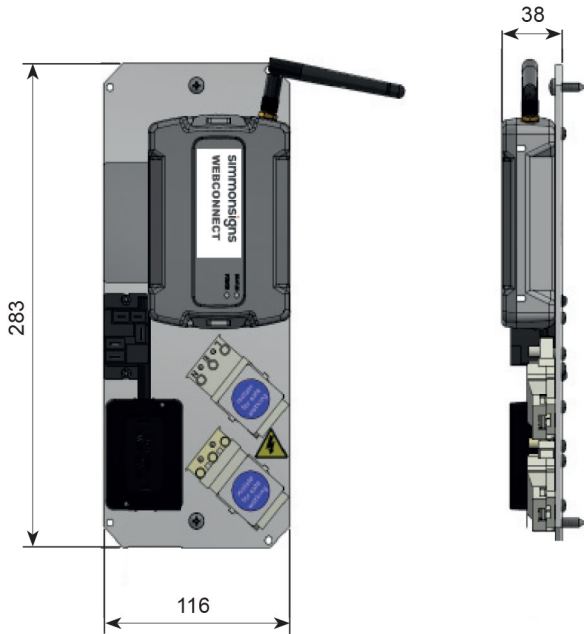

SPECIFICATION

Model	12V WEBCONNECT LITE	12V WEBCONNECT	230V WEBCONNECT
Operating Voltage	8 - 32 Vdc	8 - 32 Vdc	230 Vac 50 Hz
Operating Current	60 mA	60 mA	60 mA
Maximum Load	5 Amps	5 Amps	5 Amps
Operating Temperature	-20°C to +45°C	-20°C to +45°C	-20°C to +45°C
Dimensions	H90mm x W130mm x D35mm (excludes aerial)	H283mm x W116mm x D38mm (excludes aerial)	H283mm x W116mm x D38mm (excludes aerial)

Optional Weatherproof housing

Simmons signs Limited reserves the right to alter or improve this guide without prior notice.

DIMENSIONS

230 VOLT WEBCONNECT OPEN FRAME

12 VOLT WEBCONNECT OPEN FRAME

WEATHERPROOF HOUSING WITH POST FIXING RAILS