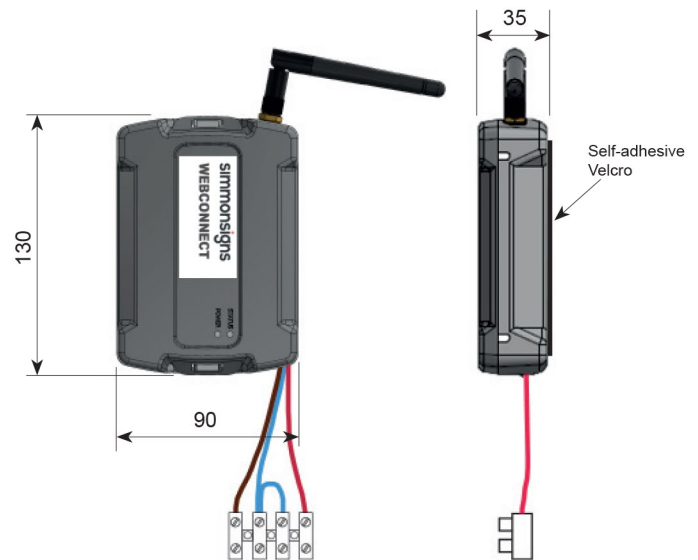

12 VOLT WEBCONNECT LITE

Simmons Limited reserves the right to alter or improve this guide without prior notice.