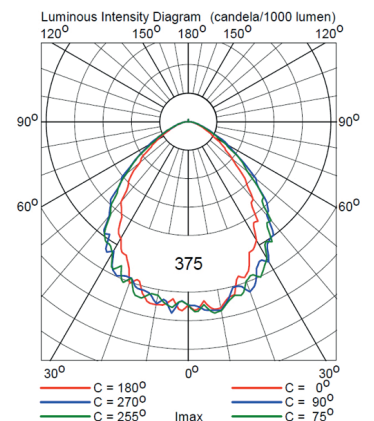

PACKAGING

Product	Weight	Packaging	Dimensions	Pack Quantity
Hermit Complete	15 kg	Carton	84 x 30 x 12 cm	1
Hermit LED Upgrade Kit	1.6 kg	Carton	55 x 15 x 7 cm	1

Simmons signs Limited reserves the right to alter or improve this guide without prior notice.