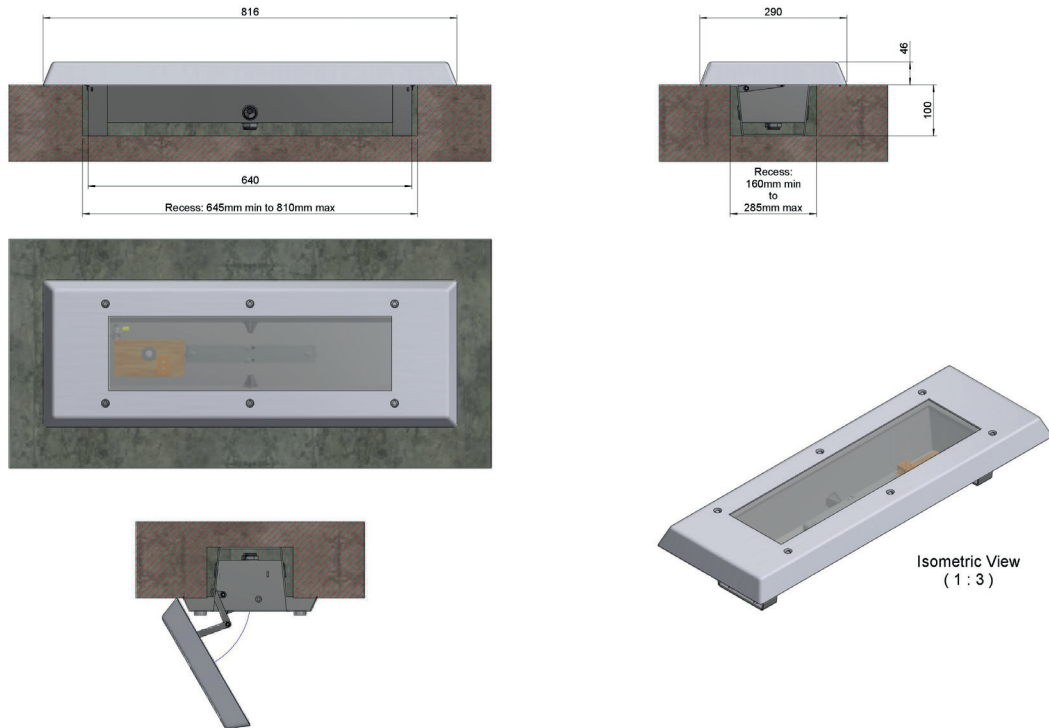

DIMENSIONS

LIGHTING PERFORMANCE

Setting	Level	Lumen Output	DLOR	ULOR	TLOR	Watt**	UMSUG*
0	100%	3927	0.99	0.01	1	53.5	42 0054 0000 100
1	15%	546	0.99	0.01	1	7.9	42 0008 0000 100
2	25%	1158	0.99	0.01	1	14.3	42 0014 0000 100
3	35%	1613	0.99	0.01	1	19.6	42 0020 0000 100
4	45%	2090	0.99	0.01	1	24.5	42 0026 0000 100
5	57%	2587	0.99	0.01	1	32.1	42 0033 0000 100
6	72%	3138	0.99	0.01	1	40.4	42 0042 0000 100
7	84%	3645	0.99	0.01	1	48.6	42 0049 0000 100

* Issue of codes imminent

** Total circuit power