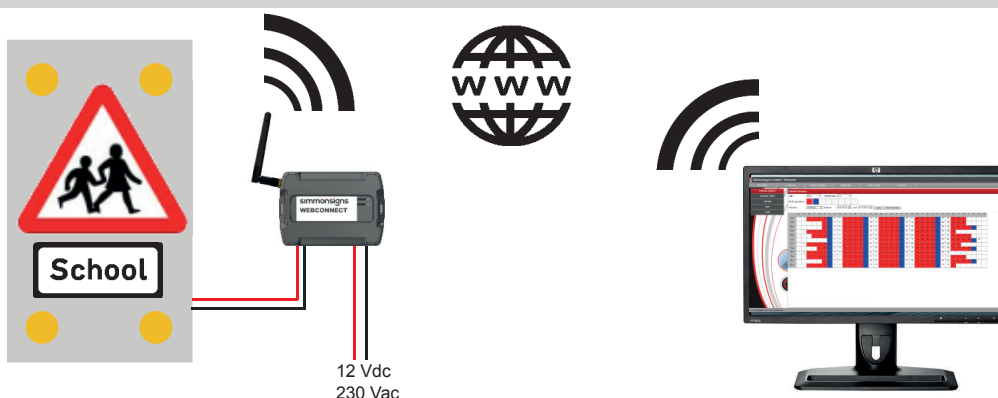

CONNECTION

Requires a SIM card with low volume GPRS data subscription.

SPECIFICATION

Model	12V WEBCONNECT LITE	12V WEBCONNECT	230V WEBCONNECT
Operating Voltage	8 - 32 Vdc	8 - 32 Vdc	230 Vac 50 Hz
Operating Current	60 mA	60 mA	60 mA
Maximum Load	5 Amps	5 Amps	5 Amps
Operating Temperature	-20°C to +45°C	-20°C to +45°C	-20°C to +45°C
Dimensions	H90mm x W130mm x D35mm (excludes aerial)	H283mm x W116mm x D38mm (excludes aerial)	H283mm x W116mm x D38mm (excludes aerial)