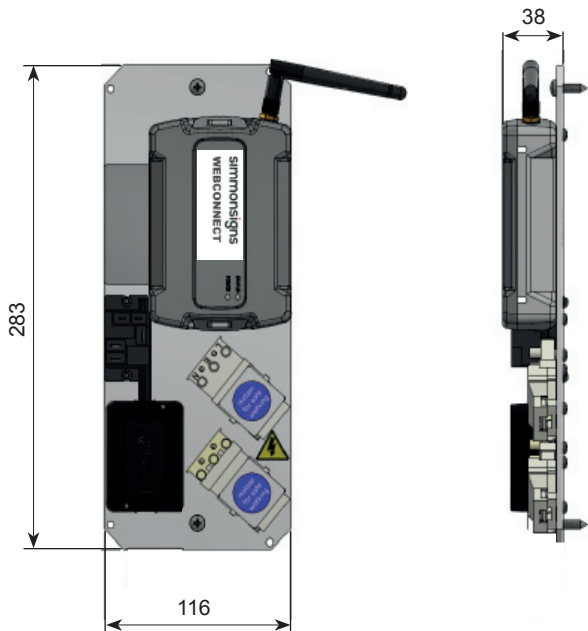

DIMENSIONS

230 VOLT WEBCONNECT OPEN FRAME