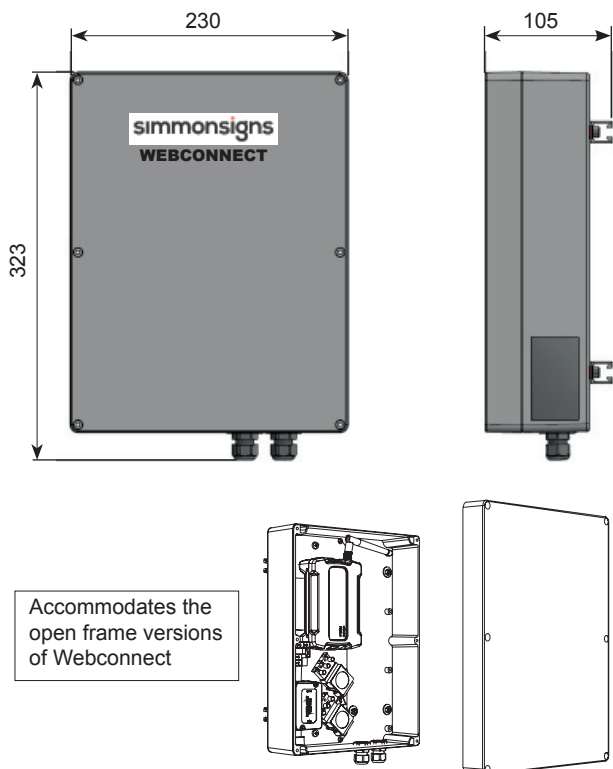

Stafford Park 5
Telford Shropshire
TF3 3AS

Doc Ref: DG178
Issue Date: December 2018
Issue Number: 2

DIMENSIONS

230 VOLT WEBCONNECT OPEN FRAME

12 VOLT WEBCONNECT OPEN FRAME

WEATHERPROOF HOUSING WITH POST FIXING RAILS