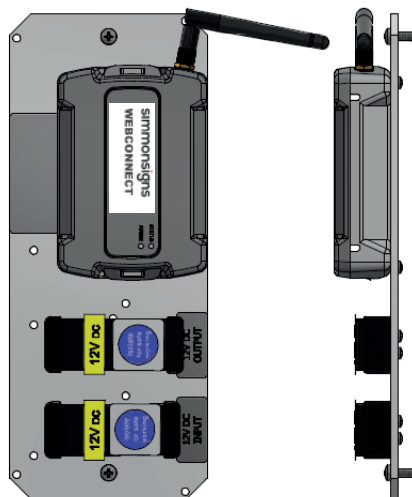

12 VOLT WEBCONNECT OPEN FRAME