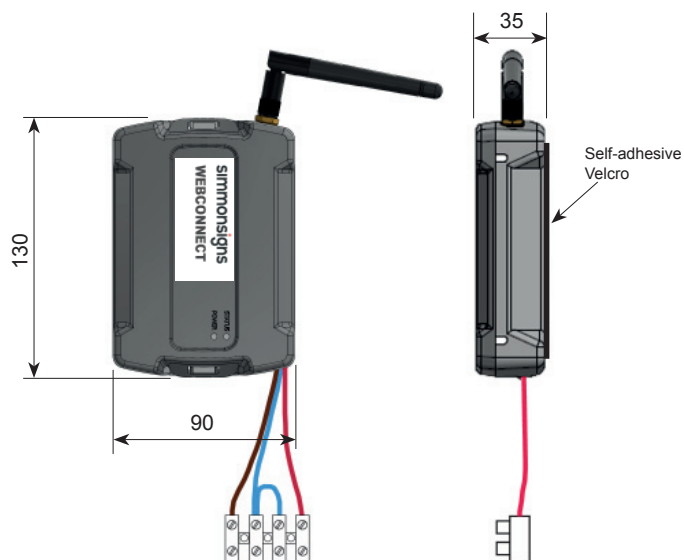

12 VOLT WEBCONNECT LITE

Simmons signs Limited reserves the right to alter or improve this guide without prior notice.

simmons signs.co.uk

+44 (0)7841 052 022
+44 (0)1952 293 333
sales@simmons signs.co.uk

Stafford Park 5
Telford Shropshire
TF3 3AS

Doc Ref: DG178
Issue Date: December 2018
Issue Number: 2