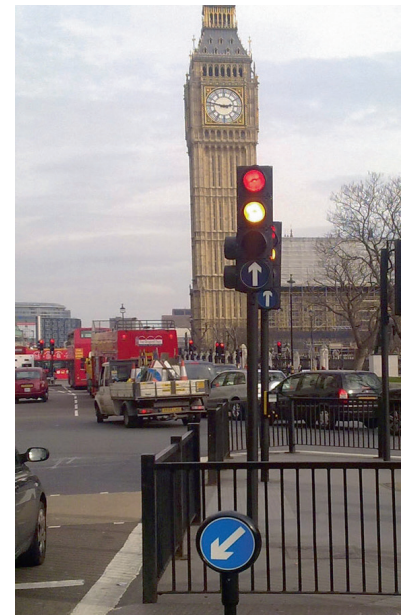

DESCRIPTION

The Guide Post is a tough reboundable low level sign system ideal where aesthetics and clutter reduction have a high priority. Featuring a tough moulded body carrying a single or double sided 300mm sign, coupled to an extremely durable return device. Available with an illuminated or reflective sign legend, the illuminated version uses the latest, low energy, long life, LED lighting technology which meets the requirements of BS EN 12899-1:2008 Class L3 (L2 double sided) with U3 uniformity.