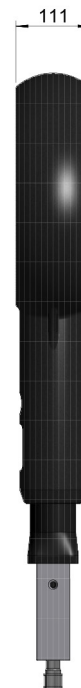

DESCRIPTION

The Guide Post is a tough reboundable low level sign system ideal where aesthetics and clutter reduction have a high priority. Featuring a tough moulded body carrying a single or double sided 300mm sign, coupled to an extremely durable return device. Available with an illuminated or reflective sign legend, the illuminated version uses the latest, low energy, long life, LED lighting technology which meets the requirements of BS EN 12899-1:2008 Class L3 (L2 double sided) with U3 uniformity.

CONSTRUCTION

Body	One piece rotationally moulded medium density polyethylene, self-colour black. 4mm nominal wall thickness.
Graphics	300mm single aspect micro-prismatic reflective 300mm meets the requirements of BS EN8408:2005. Optional rear aspect.
Lighting	5mm polycarbonate housing encompassing LED light engine. LED driver installed internally.

OPTIONS

Photoelectric cell
 Double sided version
 Retention socket version
 Base light installation adaptor for most popular bases

FIXING METHODS

Optional fixing methods

Rebated Base
(Reflective only)

Base Light Adapter
(Illuminated & Reflective)

50 x 50 Retention Socket
(Illuminated & Reflective)

Simmons signs Limited reserves the right to alter or improve this guide without prior notice.

DIMENSIONS

Retention socket version shown

All dimensions in mm