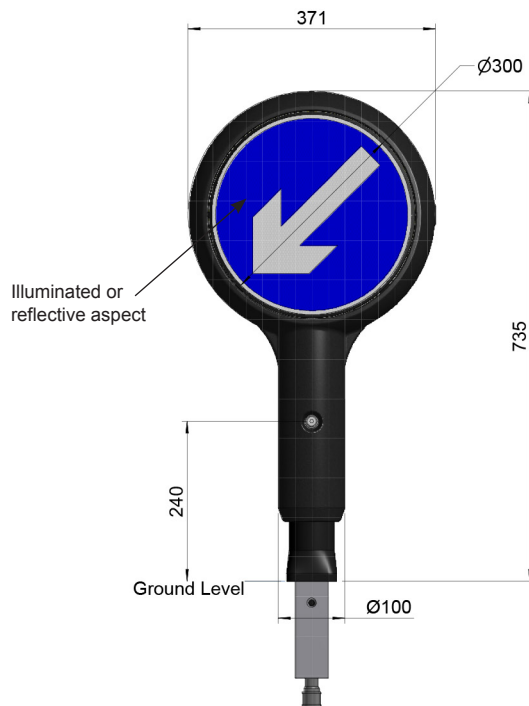

DESCRIPTION

The Guide Post is a tough reboundable low level sign system ideal where aesthetics and clutter reduction have a high priority. Featuring a tough moulded body carrying a single or double sided 300mm sign, coupled to an extremely durable return device. Available with an illuminated or reflective sign legend, the illuminated version uses the latest, low energy, long life, LED lighting technology which meets the requirements of BS EN 12899-1:2008 Class L3 (L2 double sided) with U3 uniformity.

OPTIONS

Photoelectric cell
 Double sided version
 Retention socket version
 Base light installation adaptor for most popular bases

FIXING METHODS

Optional fixing methods

Rebated Base
(Reflective only)

Base Light Adapter
(Illuminated & Reflective)

50 x 50 Retention Socket
(Illuminated & Reflective)

Simmons signs Limited reserves the right to alter or improve this guide without prior notice.

DIMENSIONS

Retention socket version shown

All dimensions in mm

*Improvements in LED technology may result in a change to this information

** The guarantee relates to the unit only. It does not include the photocell guarantee.

PACKAGING DETAILS

Product	Weight	Packing	Dimensions	Pack Quantity
Westminster Guide Post	5kg	Carton	400 X 200 X 1080mm	1 per box