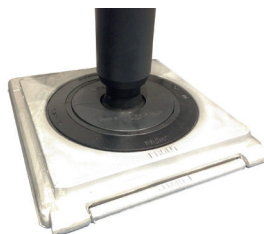

DESCRIPTION

The Guide Post is a tough reboundable low level sign system ideal where aesthetics and clutter reduction have a high priority. Featuring a tough moulded body carrying a single or double sided 300mm sign, coupled to an extremely durable return device. Available with an illuminated or reflective sign legend, the illuminated version uses the latest, low energy, long life, LED lighting technology which meets the requirements of BS EN 12899-1:2008 Class L3 (L2 double sided) with U3 uniformity.

CONSTRUCTION

Body	One piece rotationally moulded medium density polyethylene, self-colour black. 4mm nominal wall thickness.
Graphics	300mm single aspect micro-prismatic reflective 300mm meets the requirements of BS EN8408:2005. Optional rear aspect.
Lighting	5mm polycarbonate housing encompassing LED light engine. LED driver installed internally.

OPTIONS

Photoelectric cell
 Double sided version
 Retention socket version
 Base light installation adaptor for most popular bases

FIXING METHODS

Optional fixing methods

Rebated Base
(Reflective only)

Base Light Adapter
(Illuminated & Reflective)

50 x 50 Retention Socket
(Illuminated & Reflective)

Simmons signs Limited reserves the right to alter or improve this guide without prior notice.

DIMENSIONS

Retention socket version shown

All dimensions in mm